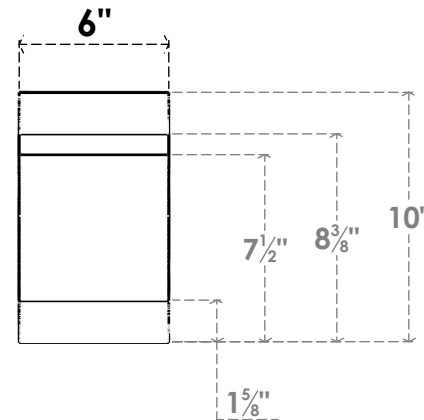

ITEM NUMBER: BRCPC060X06000X10000OLY

6"W X 6"D X 10"H OLYMPIC ARCHITECTURAL GRADE PVC CLOSED KNEE BRACE

SIDE PROFILE

FRONT PROFILE

ISOMETRIC

EKENA MILLWORK
 2300 WEST MAIN ST.
 CLARKSVILLE, TX 75426
 TOLL FREE: 866-607-0453
 WWW.EKENAMILLWORK.COM