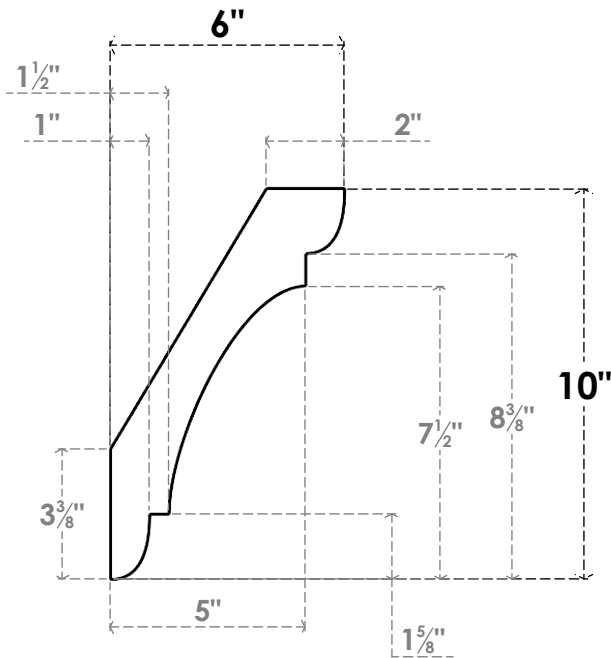

ITEM NUMBER: BRCPC060X06000X10000OLY

6"W X 6"D X 10"H OLYMPIC ARCHITECTURAL GRADE PVC CLOSED KNEE BRACE

SIDE PROFILE

FRONT PROFILE

ISOMETRIC

EKENA MILLWORK
 2300 WEST MAIN ST.
 CLARKSVILLE, TX 75426
 TOLL FREE: 866-607-0453
 WWW.EKENAMILLWORK.COM

NOTES

1. INSTALLATION TO BE COMPLETED IN ACCORDANCE WITH MANUFACTURER'S SPECIFICATIONS.
2. DRAWING MAY NOT BE TO SCALE
3. THIS DRAWING IS INTENDED FOR DESIGN AND PLANNING PURPOSES ONLY.
4. ALL INFORMATION CONTAINED HEREIN WAS CURRENT AT THE TIME OF DEVELOPMENT BUT MUST BE REVIEWED AND APPROVED BY THE PRODUCT MANUFACTURER TO BE CONSIDERED ACCURATE.
5. ARCHITECTURAL GRADE PVC PRODUCTS ARE MADE FROM EXPANDED CELLULAR PVC AND COME NATURALLY WHITE BUT MAY BE PAINTED